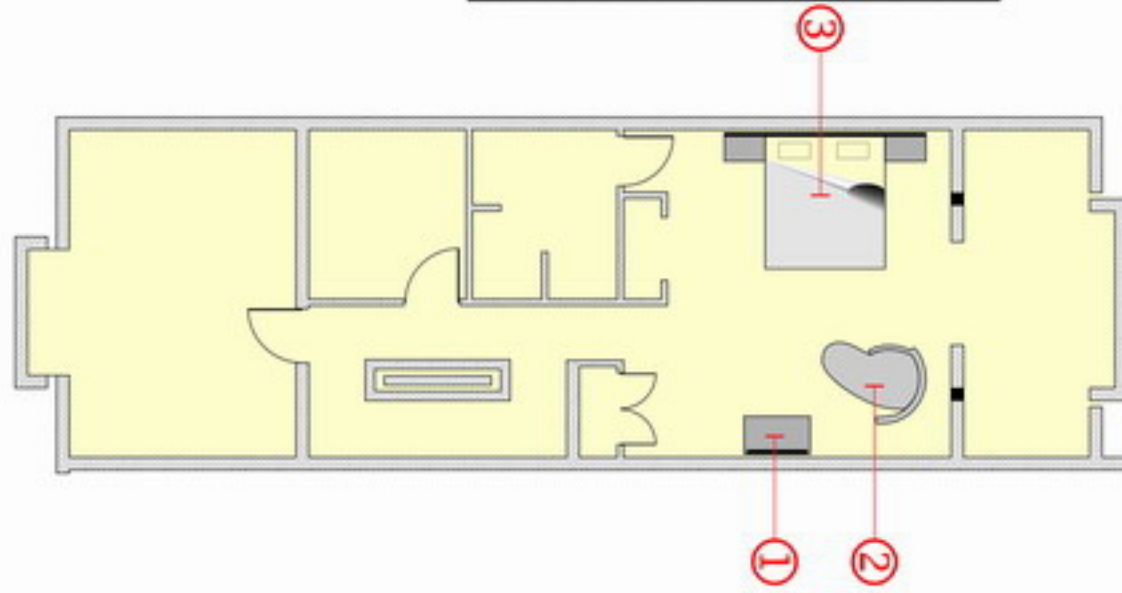

MASTER BED ROOM

Ref.2448

Medidas 90 x 60 cm.

Ref.2449

Mattresses and bedding not included.

BUNK BED FOR MAID'S ROOM

Bunk beds meet Consumer Product Safety Commission recommended ASTM F 1427-94 safety specifications, including motion & durability testing of frame and fastenings.

A01

Ref. 2450

Ref. 2451

KIDS BED ROOM (Option 2)